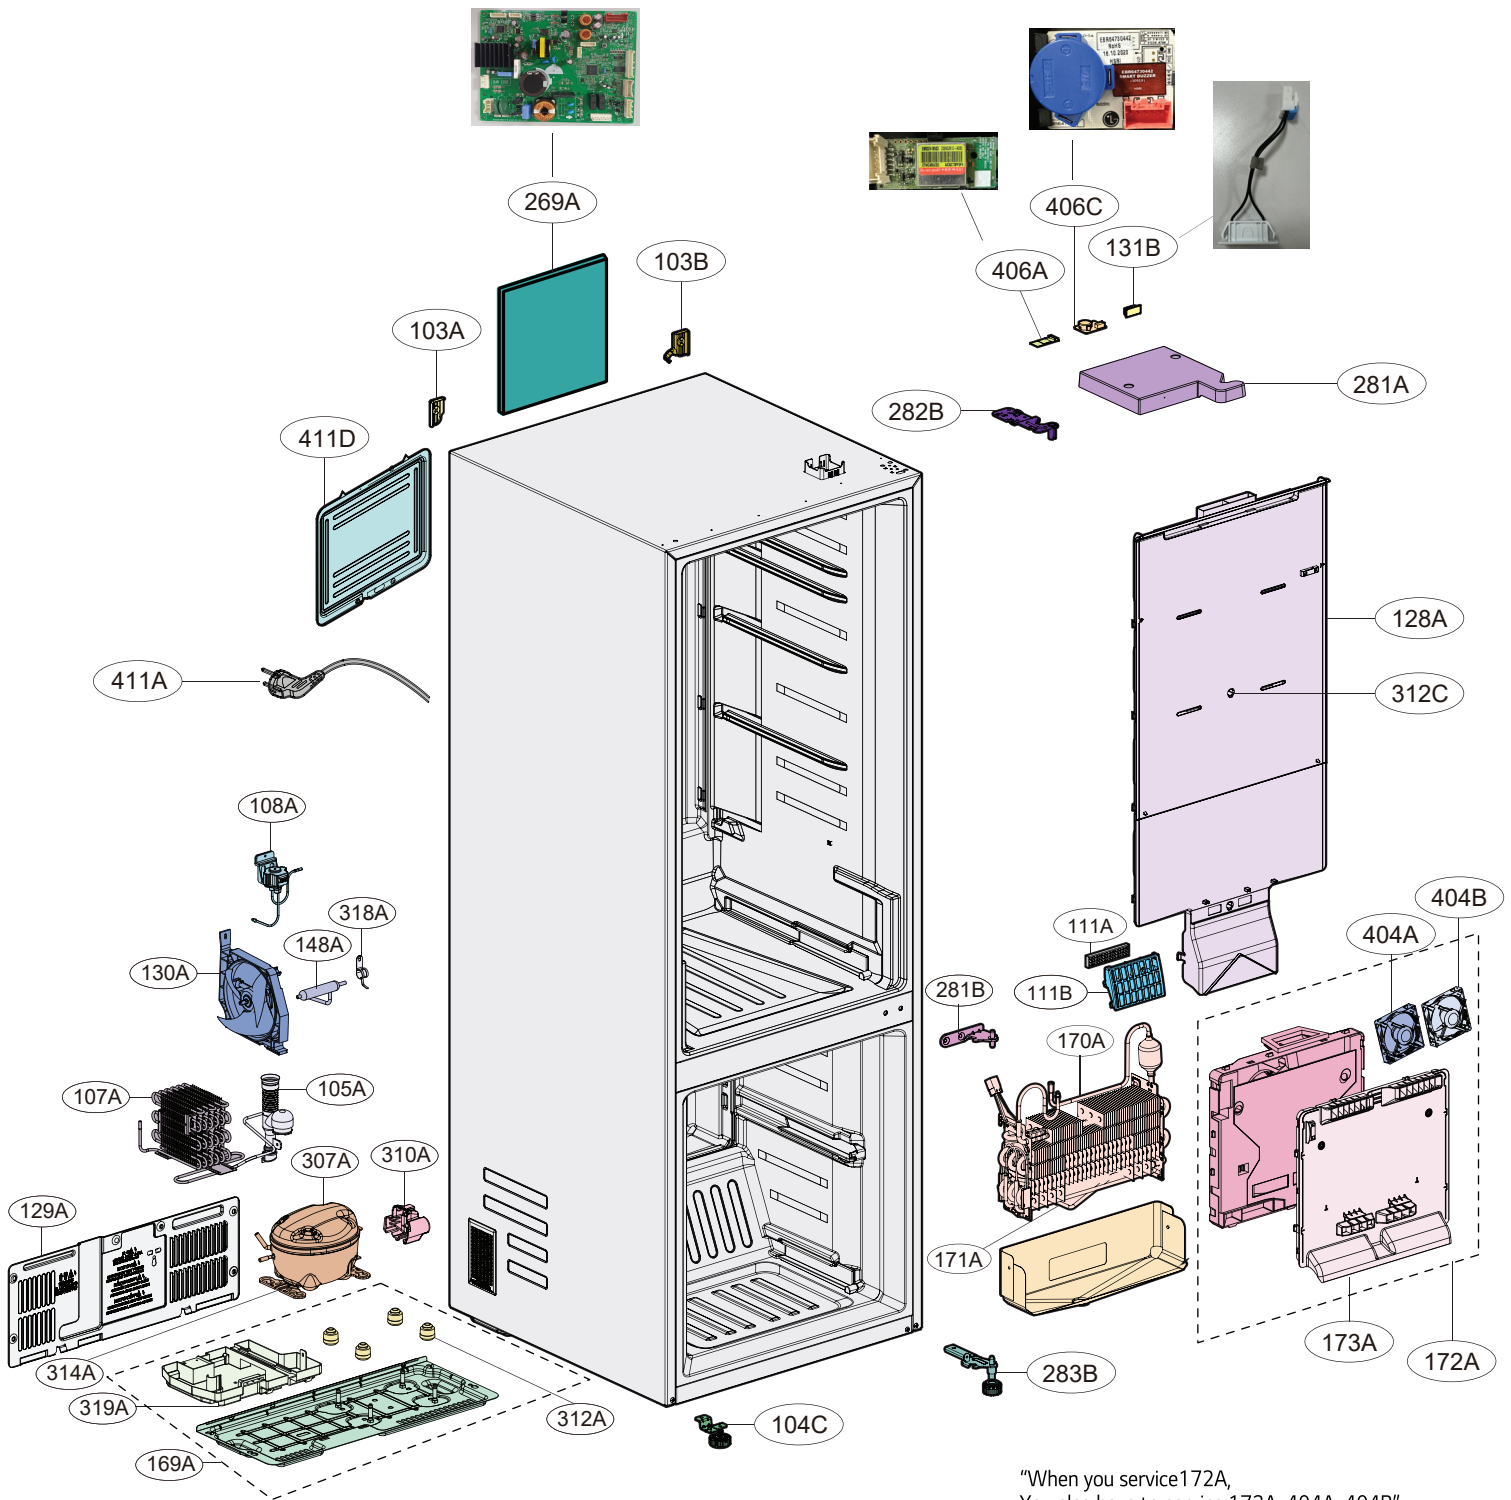

EXPLODED VIEW

"When you service 172A,
You also have to service 173A, 404A, 404B"

SVC Part	NEED Part	P/No.	SVC LOC
Grille Assembly, Fan	Grille Assembly, Fan	AEB76309301	172A
	Grille, Fan	MDX65475501	173A
	Motor, DC	EAU63425004	404B
	Motor, DC	EAU63425011	404A

EXPLODED VIEW

EXPLODED VIEW