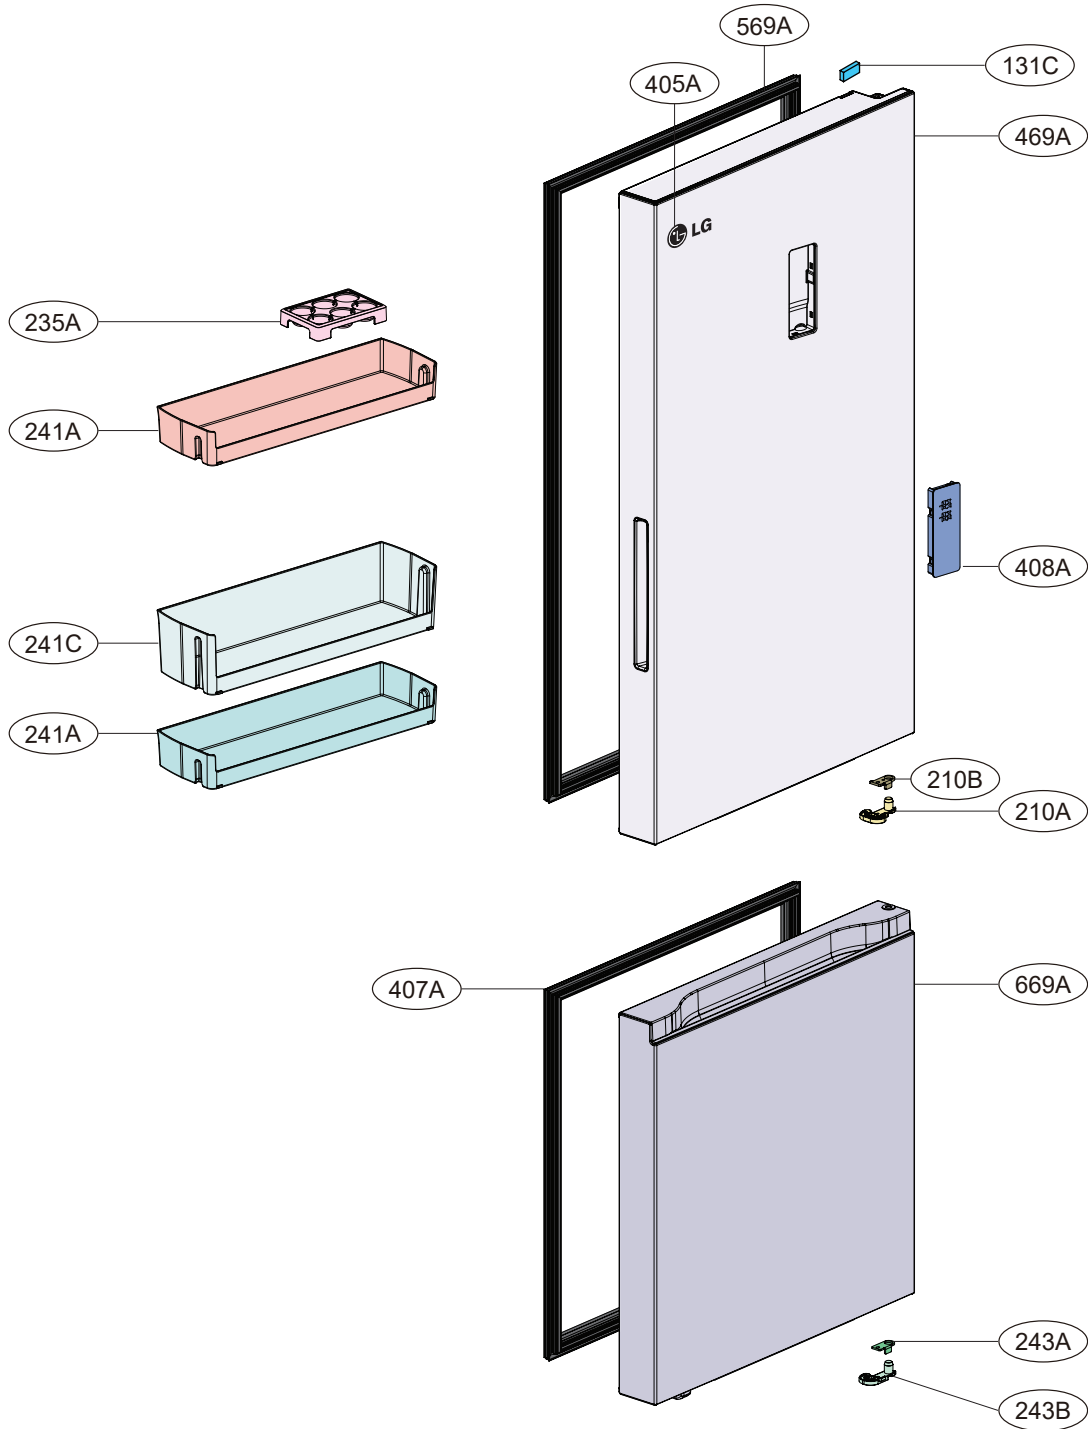

EXPLODED VIEW

"When you service 172A,
You also have to service 173A, 404A, 404B"

SVC Part	NEED Part	P/No.	SVC LOC
Grille Assembly, Fan	Grille Assembly, Fan	AEB76309301	172A
	Grille, Fan	MDX65475501	173A
	Motor, DC	EAU63425004	404B
	Motor, DC	EAU63425011	404A

EXPLODED VIEW

EXPLODED VIEW